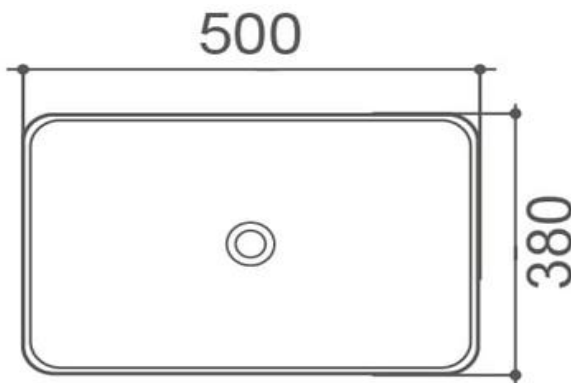

MILAN

Gloss White
WB 6038S

SPECIFICATIONS

MATERIAL: Vitreous China

CAPACITY: 8L

MEASUREMENTS: 500 x 380 x 145mm 9KG

WASTE: Use 32mm without Overflow Waste (Not Supplied)

CLEANING & MAINTENANCE: