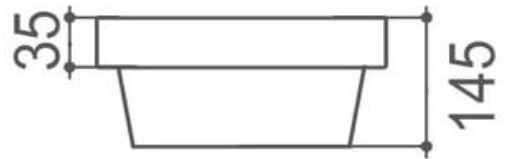

MILAN

Gloss White
WB 6038S

SPECIFICATIONS

MATERIAL: Vitreous China

CAPACITY: 8L

MEASUREMENTS: 500 x 380 x 145mm 9KG

WASTE: Use 32mm without Overflow Waste (Not Supplied)

CLEANING & MAINTENANCE: