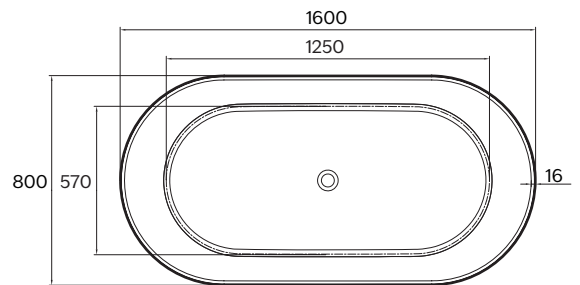

HALO VILLASTONE FREE STANDING BATH 1600

Model: CSB-H-FS160
 Size: 1600x800x560
 Material: Solid Surface
 Installation: Free Standing
 Waste Size: 40mm (Includes colour matched waste & trap)

Overflow: No
 Warranty: 10 years
 Weight: 101Kg
 Capacity: 398L
 Note: 12 - 16 weeks lead time on all indent colour options.

Note: All measurements shown are in millimetres. Sizes are nominal.