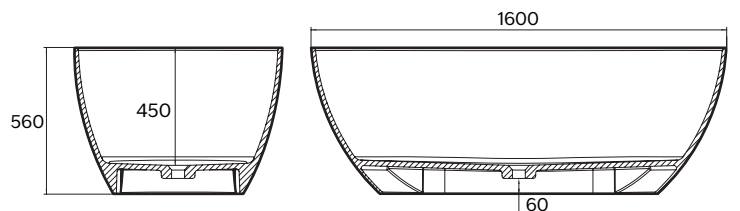

HALO VILLASTONE FREE STANDING BATH 1600

Model: CSB-H-FS160
 Size: 1600x800x560
 Material: Solid Surface
 Installation: Free Standing
 Waste Size: 40mm (Includes colour matched waste & trap)

Overflow: No
 Warranty: 10 years
 Weight: 101Kg
 Capacity: 398L
 Note: 12 - 16 weeks lead time on all indent colour options.

Note: All measurements shown are in millimetres. Sizes are nominal.