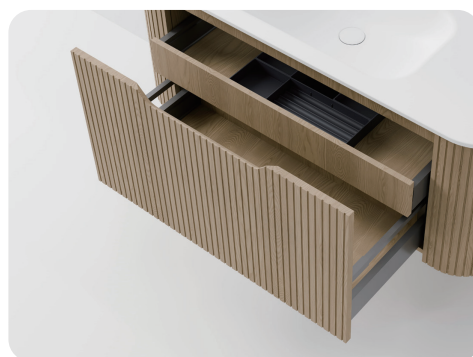

## SORA 1200 SINGLE DRAWER VANITY

Model:	CSOV-12-1-1200	Warranty:	5 years
Size:	1186 x 483 x 480	Drawer runners:	Hettich soft-close main & internal makeup drawers with two push-to-open side drawers
Material:	Plywood, Ash timber veneer	Weight:	49Kg
Installation:	Wall hung	Note:	Drawer organiser included with internal makeup drawer
Finish:	Ash timber veneer		