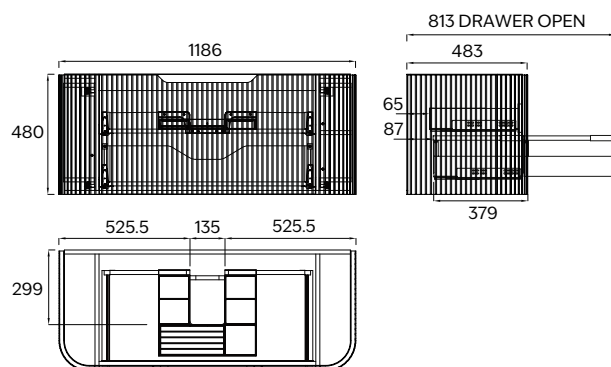

## SORA 1200 SINGLE DRAWER VANITY

Model:	CSOV-12-1-1200	Warranty:	5 years
Size:	1186 x 483 x 480	Drawer runners:	Hettich soft-close main & internal makeup drawers with two push-to-open side drawers
Material:	Plywood, Ash timber veneer	Weight:	49Kg
Installation:	Wall hung	Note:	Drawer organiser included with internal makeup drawer
Finish:	Ash timber veneer		

### Colour Range:

Matte White

Light Ash

Smoked Ash

Walnut Ash

Dark Ash

Note: All measurements shown are in millimetres. Sizes are nominal.

Distributed by: