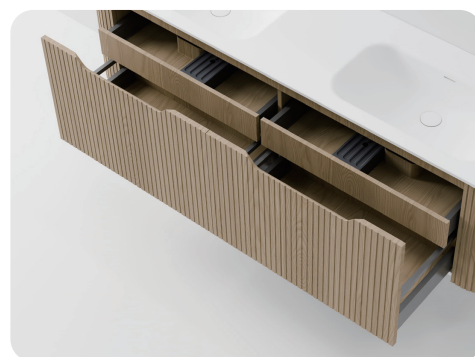

PRODUCT SPECIFICATION SHEET

* Shown with Navarra vanity basin, additional vanity top options available

SORA 1500 DOUBLE BOWL 2 DRAWER VANITY

Model:	CSOV-12-1-1500	Warranty:	5 years
Size:	1486 x 483 x 480	Drawer runners:	Hettich soft-close main & internal makeup drawers with two push-to-open side drawers
Material:	Plywood, Ash timber veneer	Weight:	64Kg
Installation:	Wall hung	Note:	Drawer organiser included with internal makeup drawer
Finish:	Ash timber veneer		

Colour Range:

Matte White

Light Ash

Smoked Ash

Walnut Ash

Dark Ash

Note: All measurements shown are in millimetres. Sizes are nominal.

Distributed by: