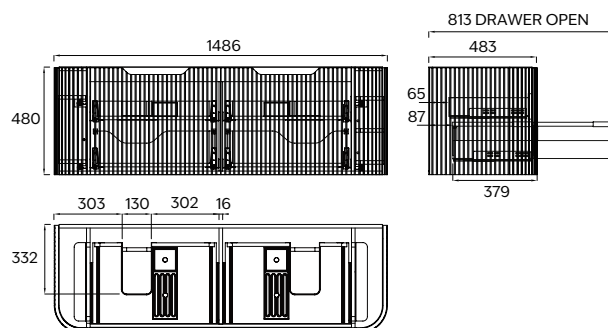

PRODUCT SPECIFICATION SHEET

* Shown with Navarra vanity basin, additional vanity top options available

SORA 1500 DOUBLE BOWL 2 DRAWER VANITY

Model:	CSOV-12-1-1500	Warranty:	5 years
Size:	1486 x 483 x 480	Drawer runners:	Hettich soft-close main & internal makeup drawers with two push-to-open side drawers
Material:	Plywood, Ash timber veneer	Weight:	64Kg
Installation:	Wall hung	Note:	Drawer organiser included with internal makeup drawer
Finish:	Ash timber veneer		

Colour Range:

Matte White

Light Ash

Smoked Ash

Walnut Ash

Dark Ash

Note: All measurements shown are in millimetres. Sizes are nominal.

Distributed by: