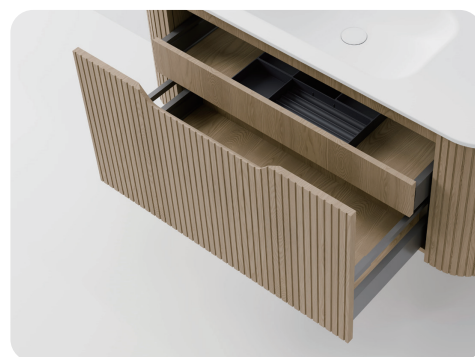

# PRODUCT SPECIFICATION SHEET

\* Shown with Navarra vanity basin, additional vanity top options available

## SORA 900 SINGLE DRAWER VANITY

Model:	CSOV-12-1-900	Warranty:	5 years
Size:	886 x 483 x 480	Drawer runners:	Hettich soft-close main & internal makeup drawers with two push-to-open side drawers
Material:	Plywood, Ash timber veneer	Weight:	41Kg
Installation:	Wall hung	Note:	Drawer organiser included with internal makeup drawer
Finish:	Ash timber veneer		