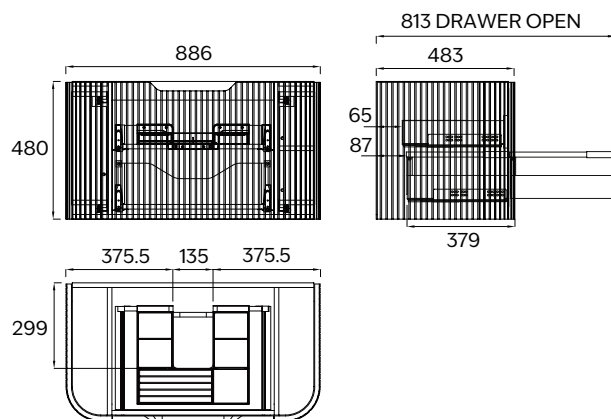

## SORA 900 SINGLE DRAWER VANITY

Model:	CSOV-12-1-900	Warranty:	5 years
Size:	886 x 483 x 480	Drawer runners:	Hettich soft-close main & internal makeup drawers with two push-to-open side drawers
Material:	Plywood, Ash timber veneer	Weight:	41Kg
Installation:	Wall hung	Note:	Drawer organiser included with internal makeup drawer
Finish:	Ash timber veneer		

### Colour Range:

Matte White

Light Ash

Smoked Ash

Walnut Ash

Dark Ash

Note: All measurements shown are in millimetres. Sizes are nominal.

Distributed by: