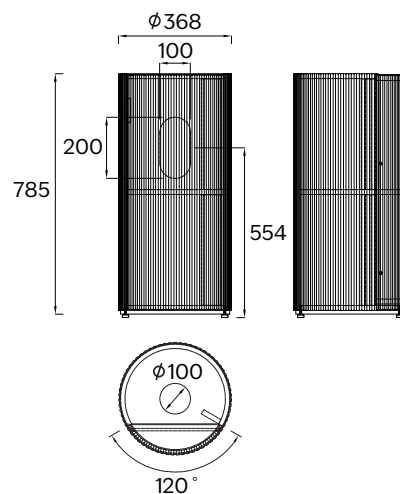

PRODUCT SPECIFICATION SHEET

SORA PEDESTAL VANITY

Model: CPEV-10-1-135
Size: 368 Ø x 785
Material: Plywood, Ash timber veneer
Installation: Freestanding
Finish: Ash timber veneer

Warranty: 5 years
Door: RH soft close hinge with integrated handle
Weight: 14Kg
Note: Includes one internal shelf

Colour Range:

Note: All measurements shown are in millimetres. Sizes are nominal.

Distributed by:

CODE
INTERIORS

In accordance with our continuous product development, Code interiors sizes and specifications outlined in these specifications are subject to change without notice. Information detailed in this document represents the actual product available at the time of printing this sheet. For the latest version of this technical sheet please visit www.codeinteriors.co.nz or contact your nearest stockist to confirm any questions prior to purchase.