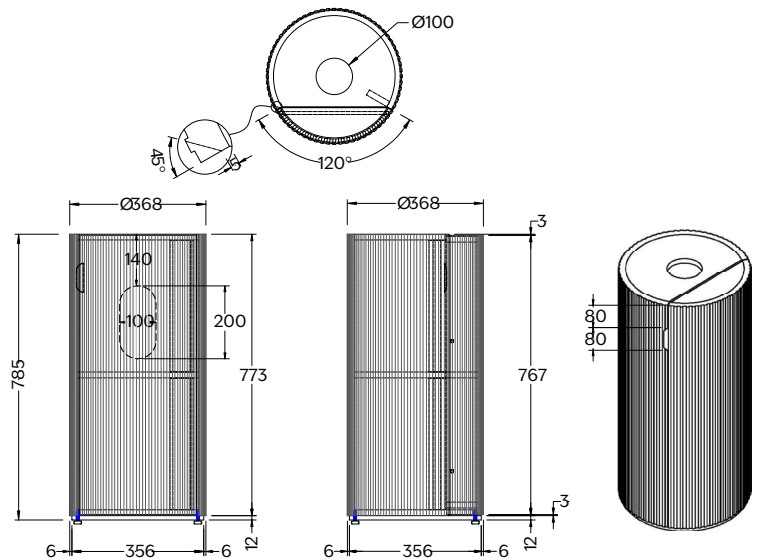

PRODUCT SPECIFICATION SHEET

SORA TIMBER PEDESTAL VANITY

Model: CPEV-10-1-135
 Size: 785 x 368Ø
 Installation: Floorstanding
 Finish: Stained ash timber veneer or white lacquer w/ matte protective coating
 Material: Plywood, ash timber veneer

Warranty: 5 years
 Basin: Surface mount only*
 Waste outlet: Rear connection
 Note: Internal vanity shelves and two door shelves with metal rails

Colour Range:

380Ø mm Basin Options:

Note: All measurements shown are in millimetres. Sizes are nominal.