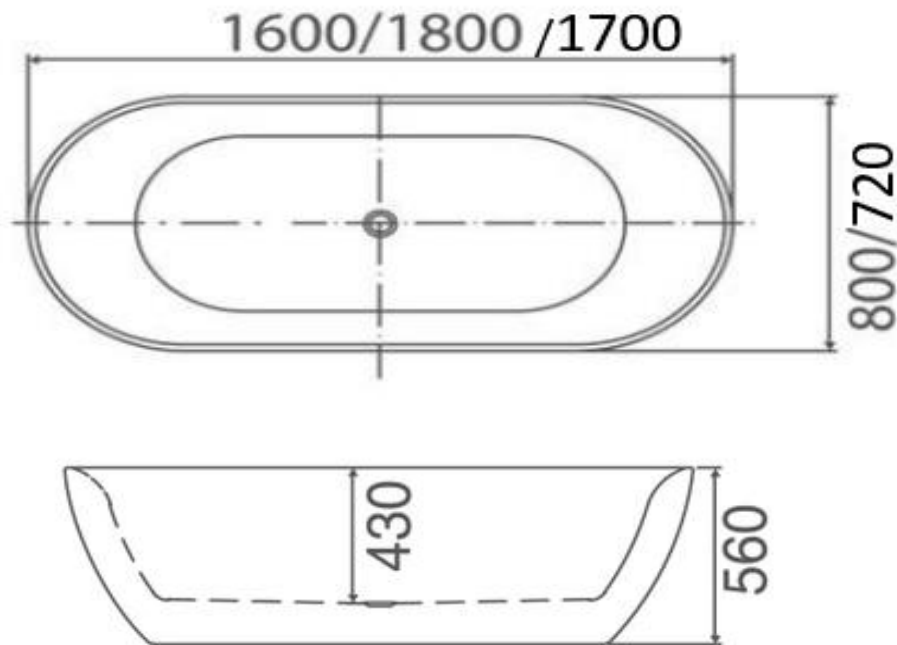

SORRENTO

1800mm	Gloss White	BT 188
1700mm	Gloss White	BT 188L
1600mm	Gloss White	BT 188S

SPECIFICATIONS

- Made from UV Stabilised Premium Sanitary-grade acrylic with Lucite MMA
- Built in steel support frame
- Adjustable self-supporting feet
- Gloss White Finish